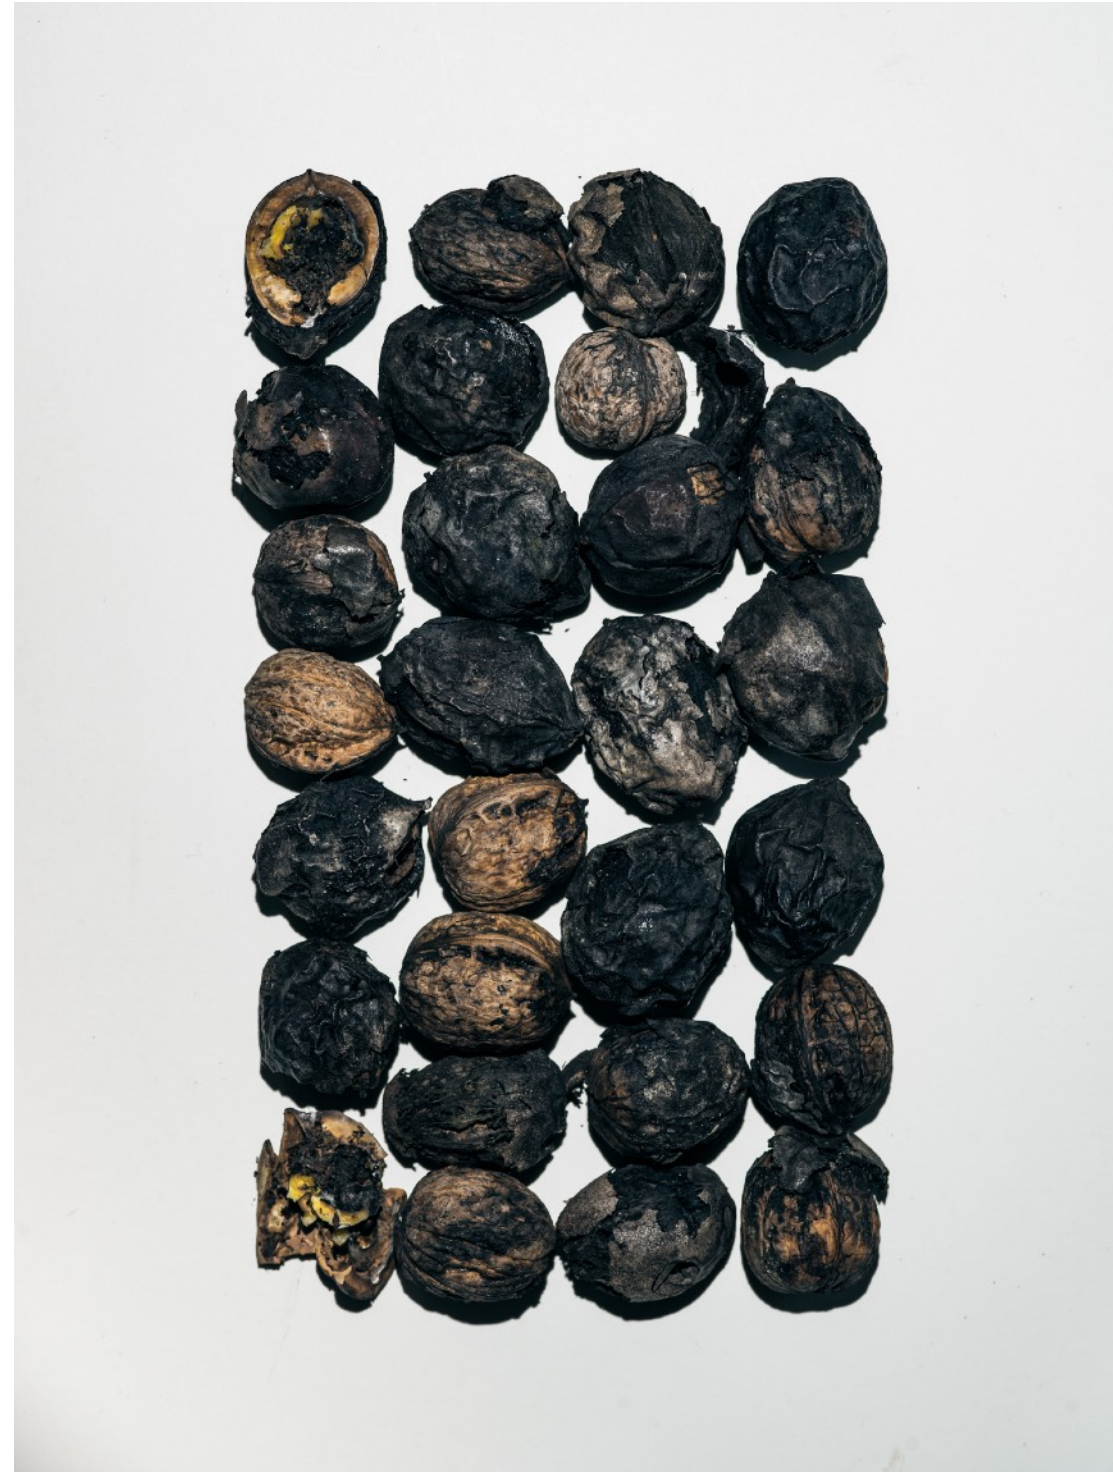

CONCEPT OF STILL LIFE

By
DANIELE TESTA

LOTUS LEAVES SERIES [1/2/3]

GLASSES SERIES [1/2/3/4]

NATURAL WASTE SERIES [1/2/3/4]

DECAYING APPLE SERIES [1/2/3/4]

THE BUTTERFLY EFFECT [1/2]

NUTS SERIES [1/2]

DECAYING FLOWERS SERIES [1/2/3]

NYLON WRAPPED BOTTLES [1/2/3]

CHISEL IN CONCRETE BLOCK

GARBAGE [1/2/3]

PRECARIITY [1/2]

KAKI SERIES [1/2/3]

ROASTED PEPPERS SERIES [1/2/3]

BIRDS SERIES SERIES [1/2/3]